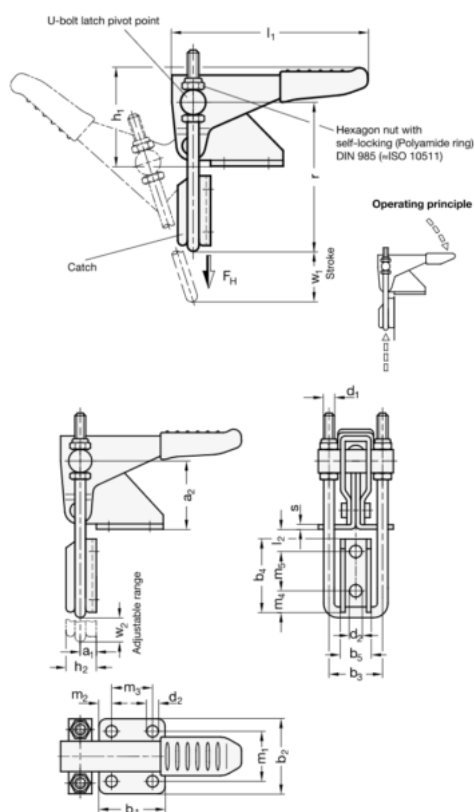

Article number: 2013411271

Description: E+G Klee latch clamp, GN 851.1-320-T3-NI with latch, with catch
Stainless

Measures

* = With standart latch

b2 = 44

d1 = M6

h1 = 54

l1 = 106

Newton = 3200

r = 54*

w2 = 21*